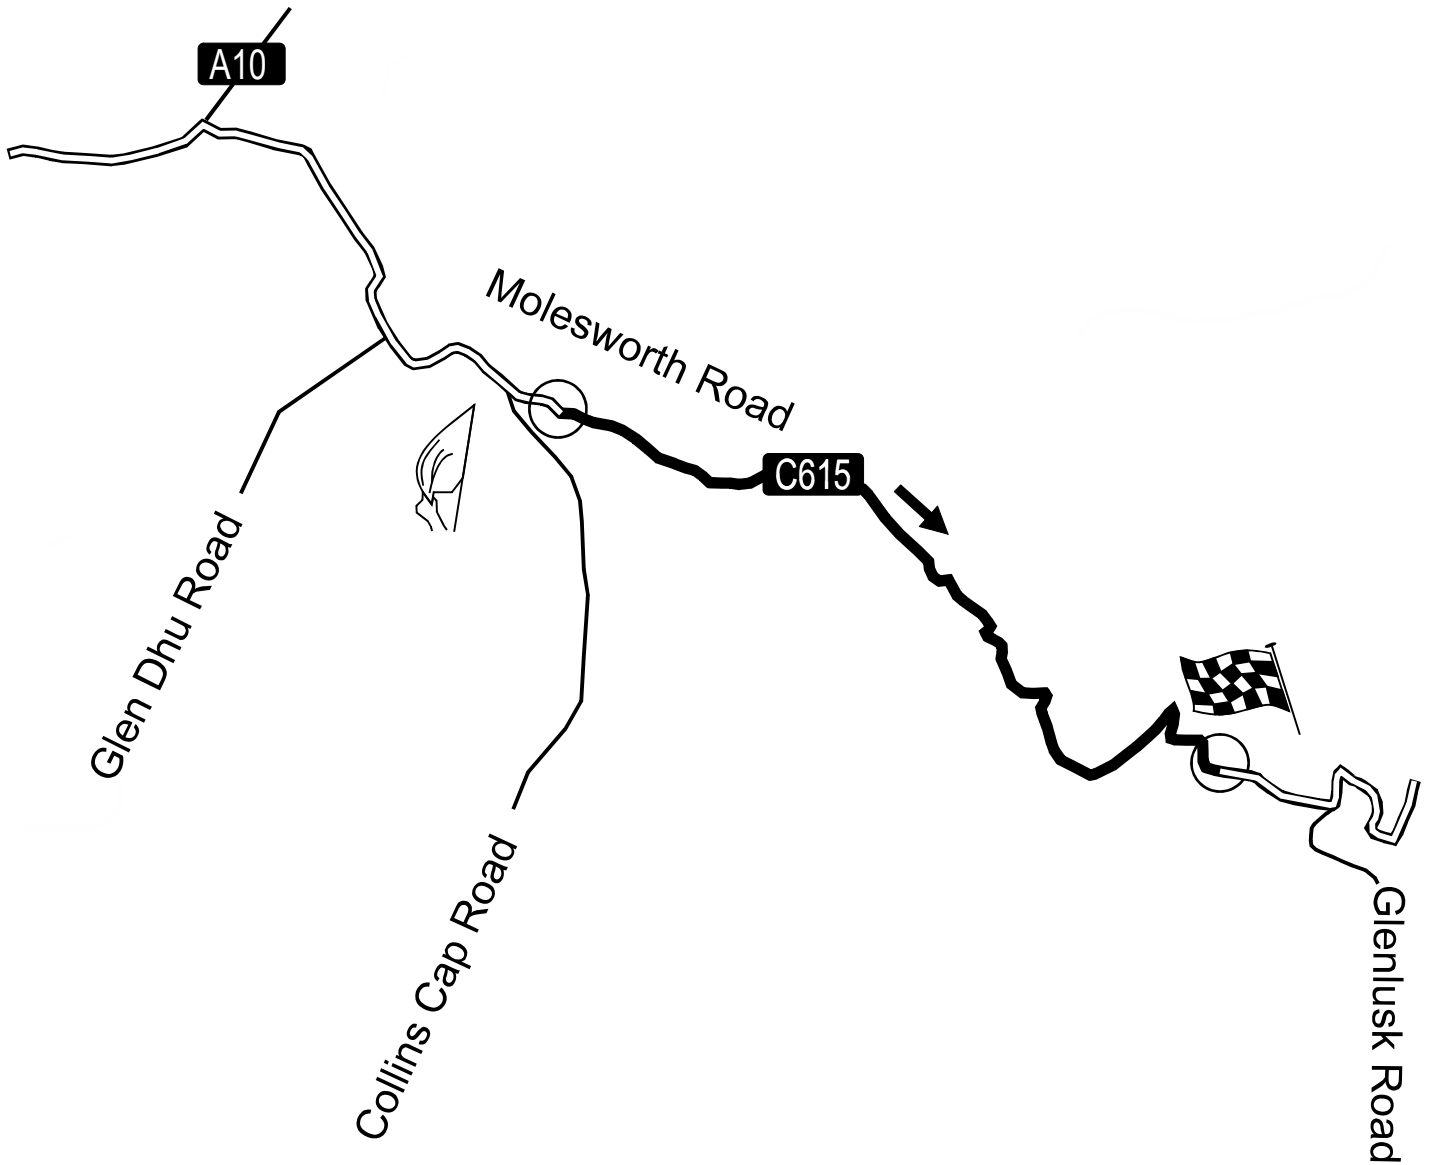

LUNCHBREAKS	
Leg 2	Cygnets
Leg 3	Ross
Leg 4	St Helens
Leg 5	Burnie
Leg 6	Strahan

**TUESDAY 18 NOVEMBER 9:00am – 1:30pm**

**ROAD CLOSED, BETWEEN FOLLOWING ROADS  
Molesworth Road, Colins Cap Road and Glenlusk Road**

**Molesworth**

-  Road stage
-  TARGA stage
-  Other roads

**TUESDAY 18 NOVEMBER 10:05am – 2:05pm**

**ROAD CLOSED, BETWEEN FOLLOWING ROADS**

**Grasstree Hill Rd, Sugarloaf Rd and Malcolms Hut Rd**