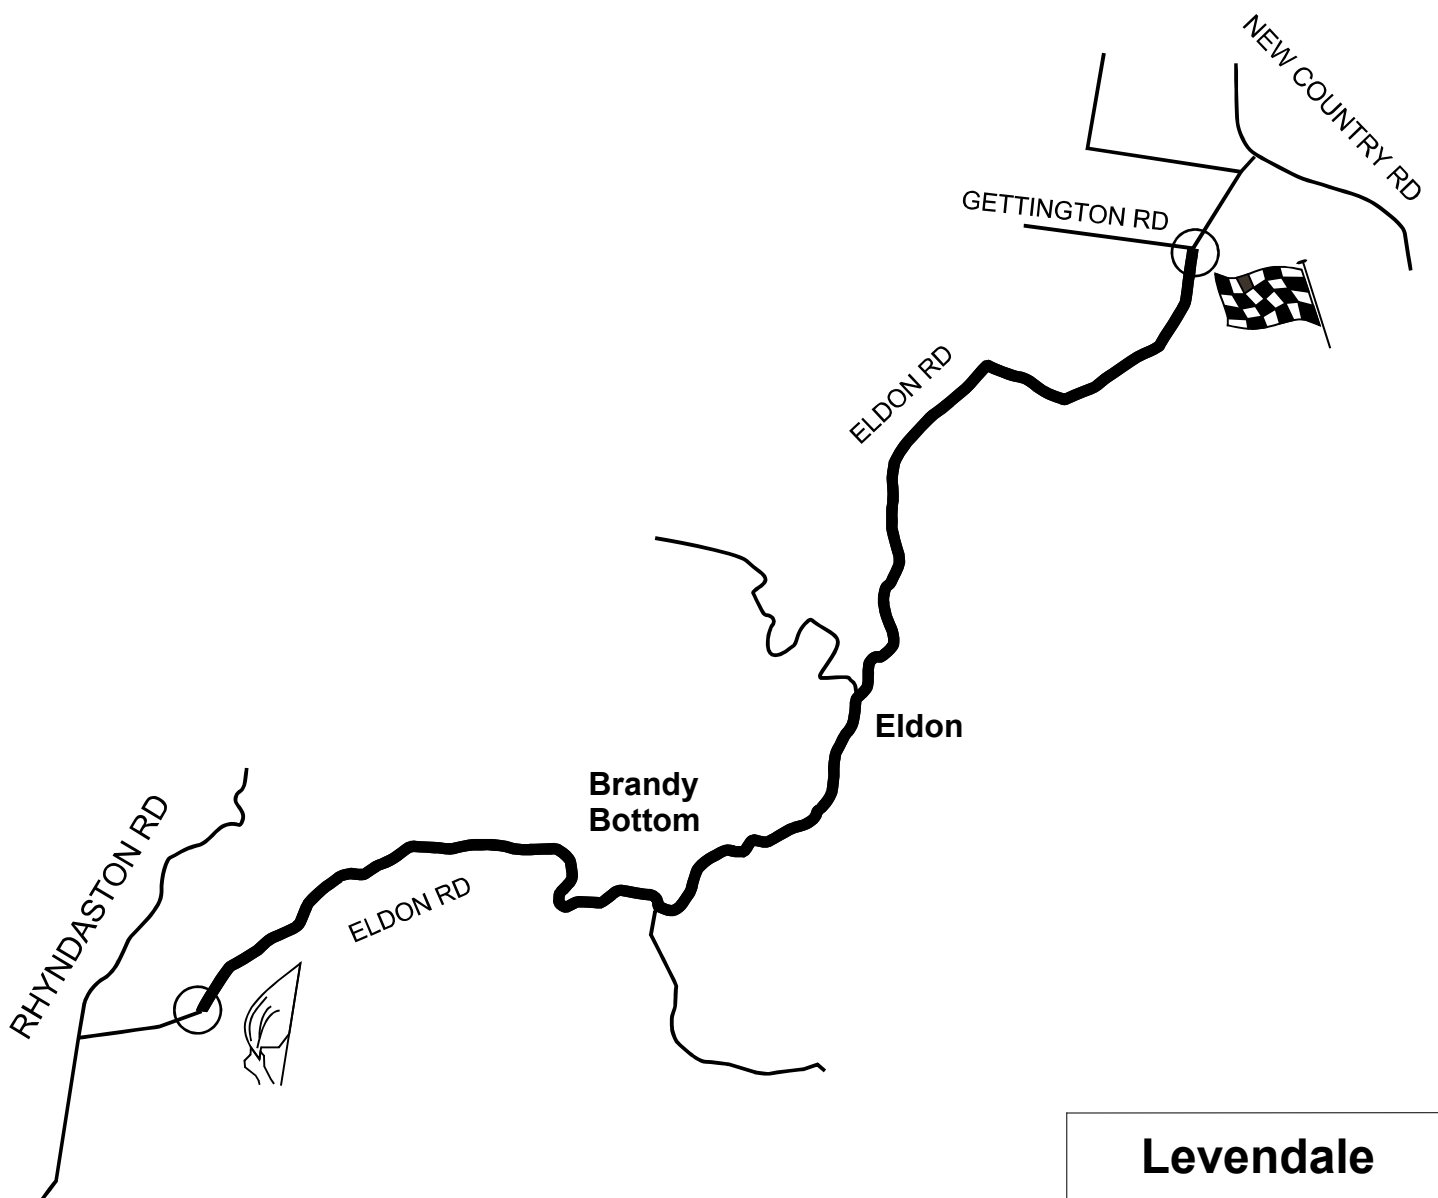

LUNCHBREAKS	
Leg 2	Cygnets
Leg 3	Ross
Leg 4	St Helens
Leg 5	Burnie
Leg 6	Strahan

**TUESDAY 18 NOVEMBER 9:00am – 1:30pm**

**ROAD CLOSED, BETWEEN FOLLOWING ROADS  
Molesworth Road, Colins Cap Road and Glenlusk Road**

**Molesworth**

-  Road stage
-  TARGA stage
-  Other roads

**TUESDAY 18 NOVEMBER 10:05am – 2:05pm**

**ROAD CLOSED, BETWEEN FOLLOWING ROADS**

**Grasstree Hill Rd, Sugarloaf Rd and Malcolms Hut Rd**

### Risdon Brook

-  Road stage
-  TARGA stage
-  Other roads

**TUESDAY 18 NOVEMBER 10:40am – 2:40pm**

**ROAD CLOSED, BETWEEN FOLLOWING ROADS**

**Eldon Road, Rhyndaston Road and Gettington Road**

**Levendale**