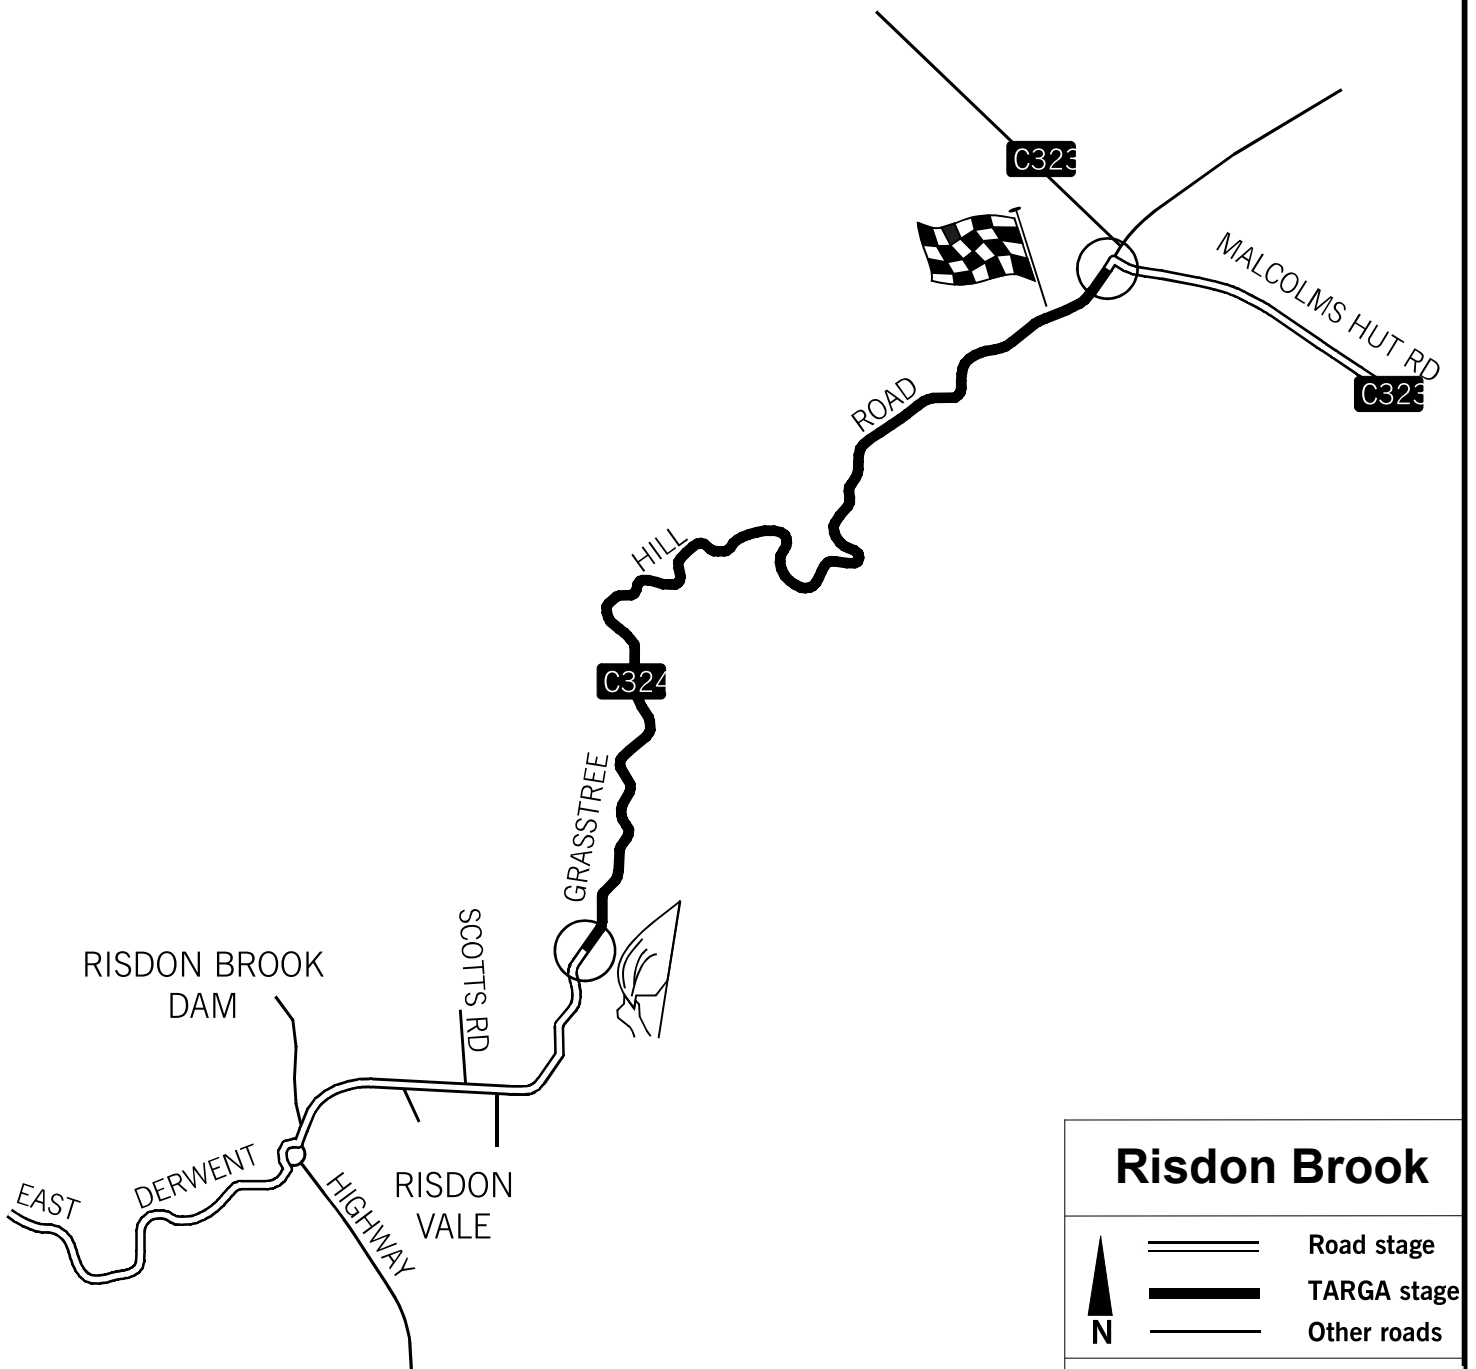

LUNCHBREAKS	
Leg 2	Cygnets
Leg 3	Ross
Leg 4	St Helens
Leg 5	Burnie
Leg 6	Strahan

**TUESDAY 18 NOVEMBER 9:00am – 1:30pm**

**ROAD CLOSED, BETWEEN FOLLOWING ROADS  
Molesworth Road, Colins Cap Road and Glenlusk Road**

**Molesworth**

-  Road stage
-  TARGA stage
-  Other roads

**TUESDAY 18 NOVEMBER 10:05am – 2:05pm**

**ROAD CLOSED, BETWEEN FOLLOWING ROADS**

**Grasstree Hill Rd, Sugarloaf Rd and Malcolms Hut Rd**

### Risdon Brook

-  Road stage
-  TARGA stage
-  Other roads

**TUESDAY 18 NOVEMBER 10:40am – 2:40pm**

**ROAD CLOSED, BETWEEN FOLLOWING ROADS**

**Eldon Road, Rhyndaston Road and Gettington Road**

**Levendale**